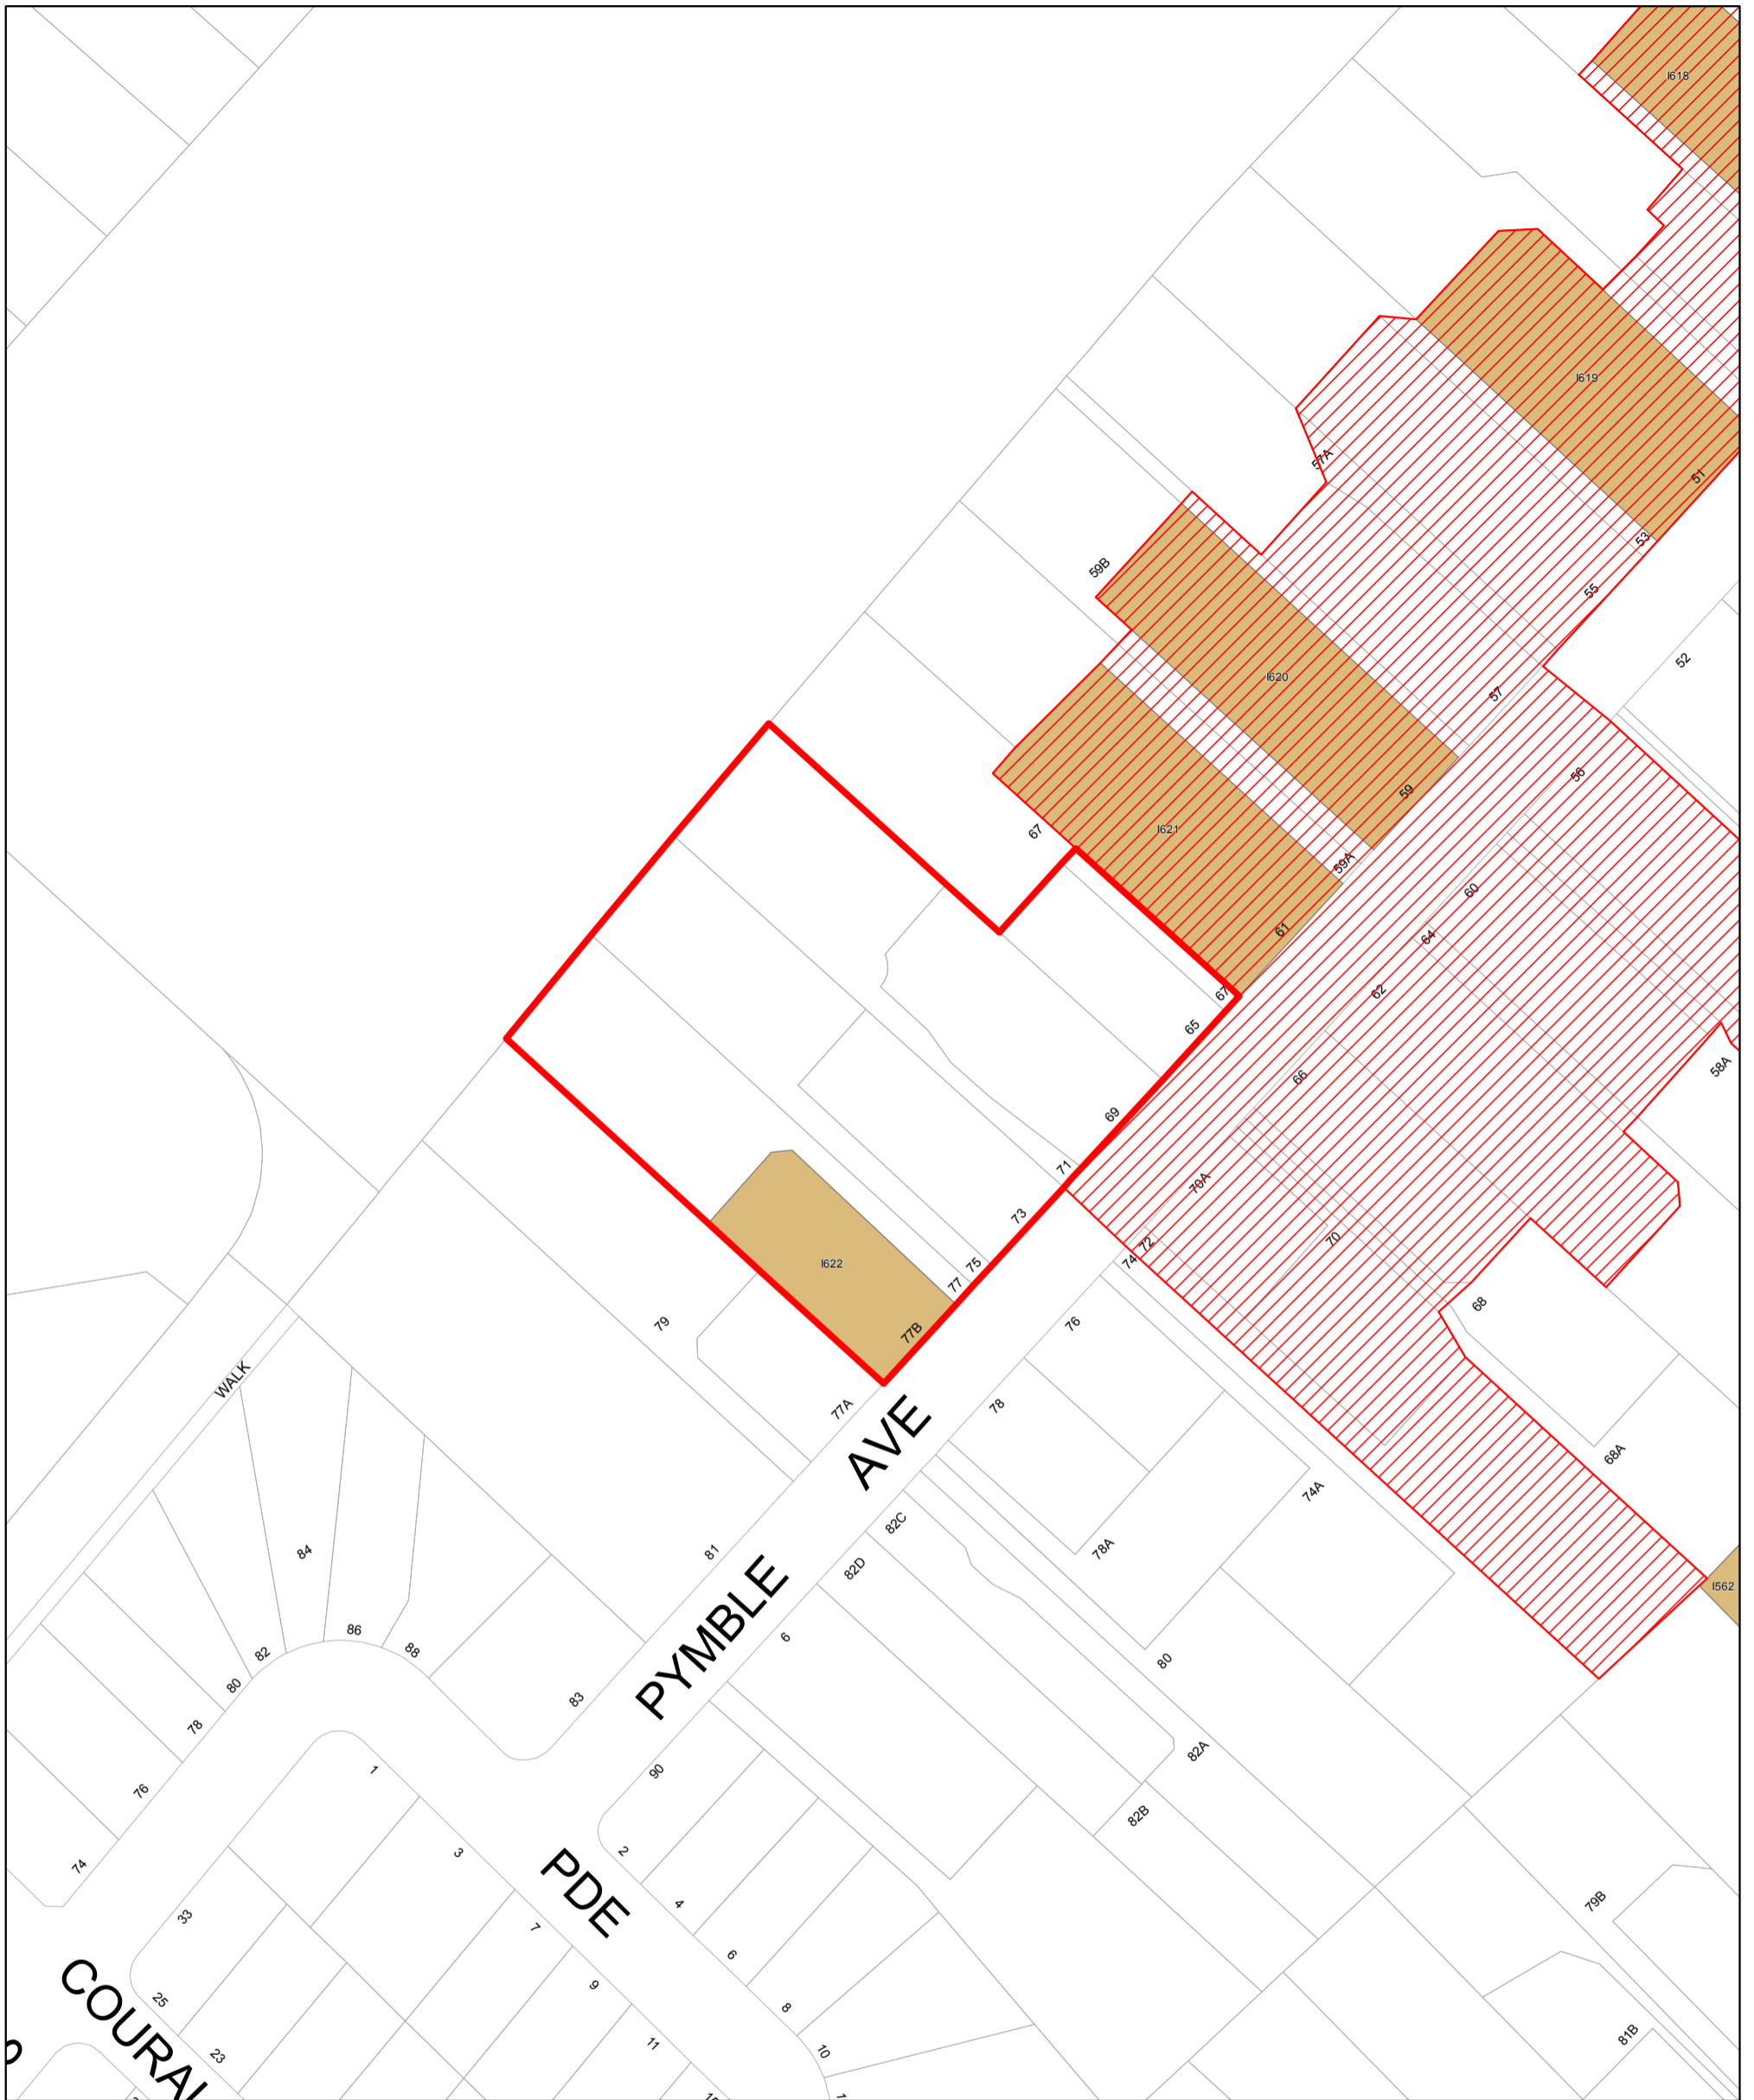

Legend

-  Gazetted Conservation Area - General
-  Heritage Item - General
-  Revised HCA Boundary

Date: 19/04/2018

Draft Heritage Conservation Area
Area Review - Feb 2018

Athol Conservation Area
Pymble
C43

Recommended to proceed

Legend

-  Gazetted Conservation Area - General
-  Heritage Item - General
-  Revised HCA Boundary

Date: 19/04/2018

Draft Heritage Conservation Area
Area Review - Feb 2018

Pymble Avenue Conservation Area
Pymble
C11

Recommended extension to C11

Legend

-  Gazetted Conservation Area - General
-  Heritage Item - General
-  Revised HCA Boundary

Date: 19/04/2018

**Draft Heritage Conservation Area
 Area Review - Feb 2018**