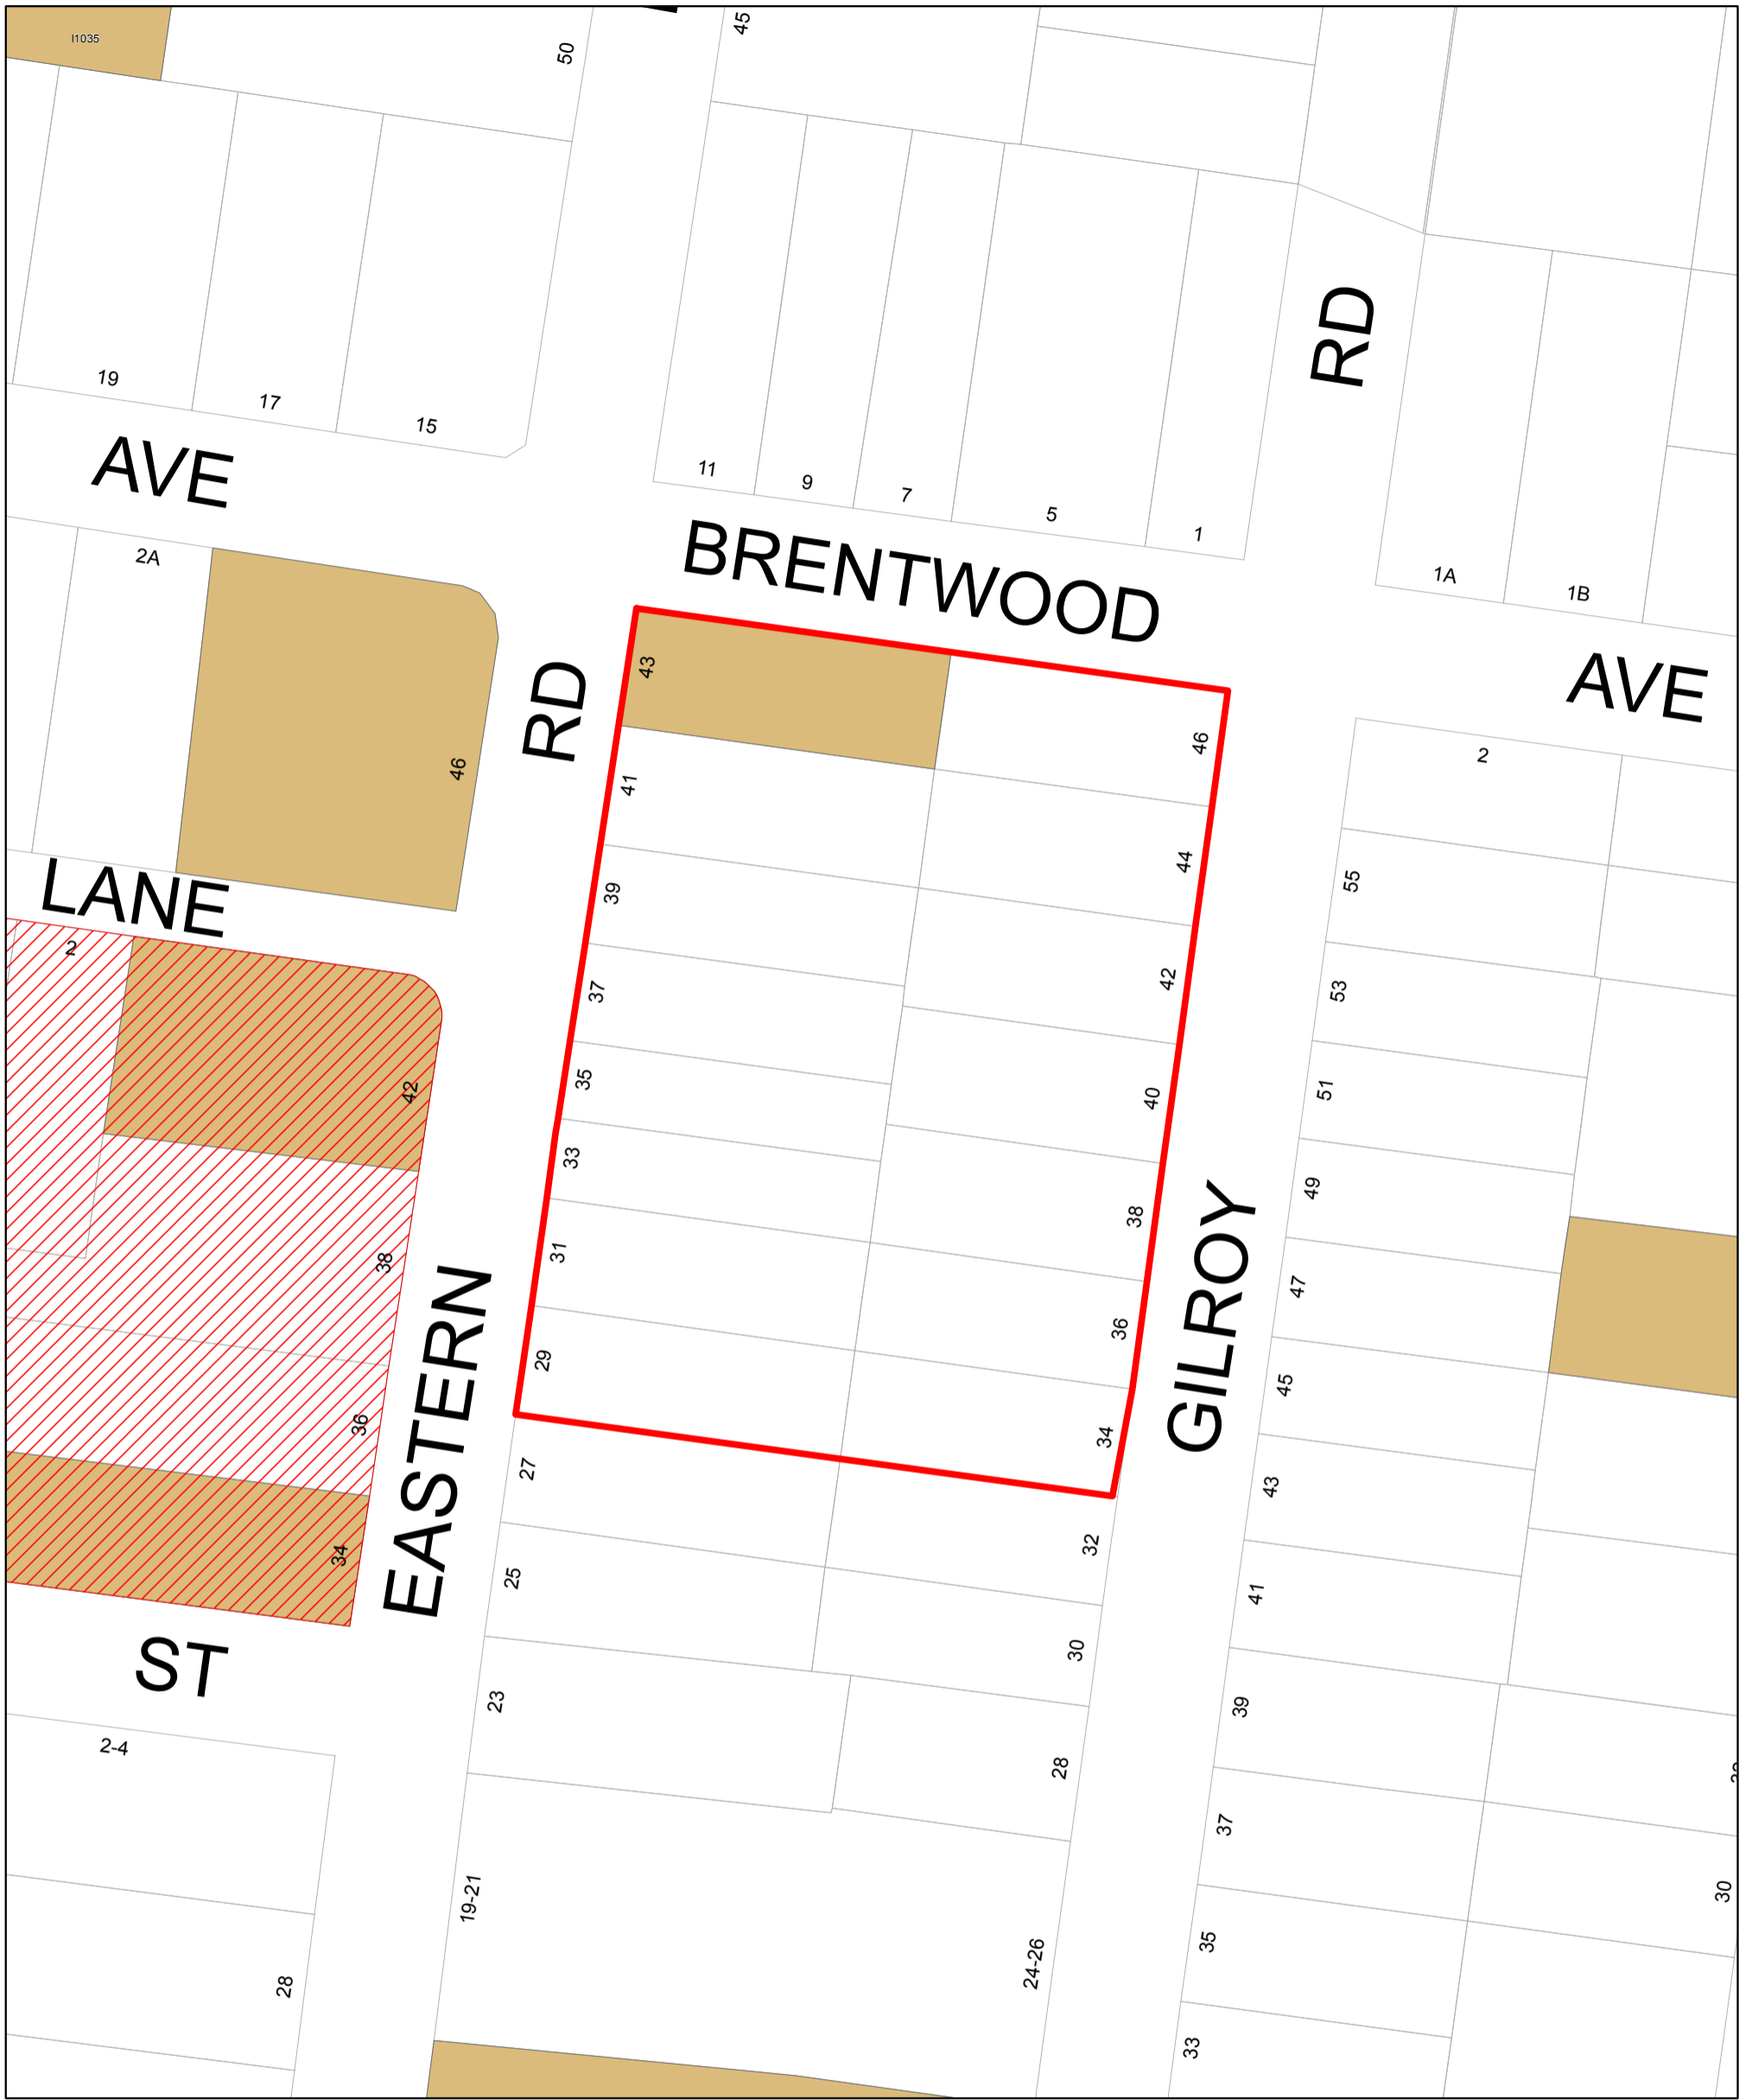

Recommended to proceed

Legend

-  Gazetted Conservation Area - General
-  Heritage Item - General
-  Revised HCA Boundary

Date: 19/04/2018

Draft Heritage Conservation Area
Area Review - Feb 2018

Pymble Avenue Conservation Area
Pymble
C11

Recommended extension to C11

Legend

-  Gazetted Conservation Area - General
-  Heritage Item - General
-  Revised HCA Boundary

Date: 19/04/2018

**Draft Heritage Conservation Area
 Area Review - Feb 2018**

**Gilroy Road Conservation Area
 Turramurra
 C2**

Recommended to proceed - reviewed boundary

Legend

-  Gazetted Conservation Area - General
-  Heritage Item - General
-  Revised HCA Boundary

Date: 19/04/2018