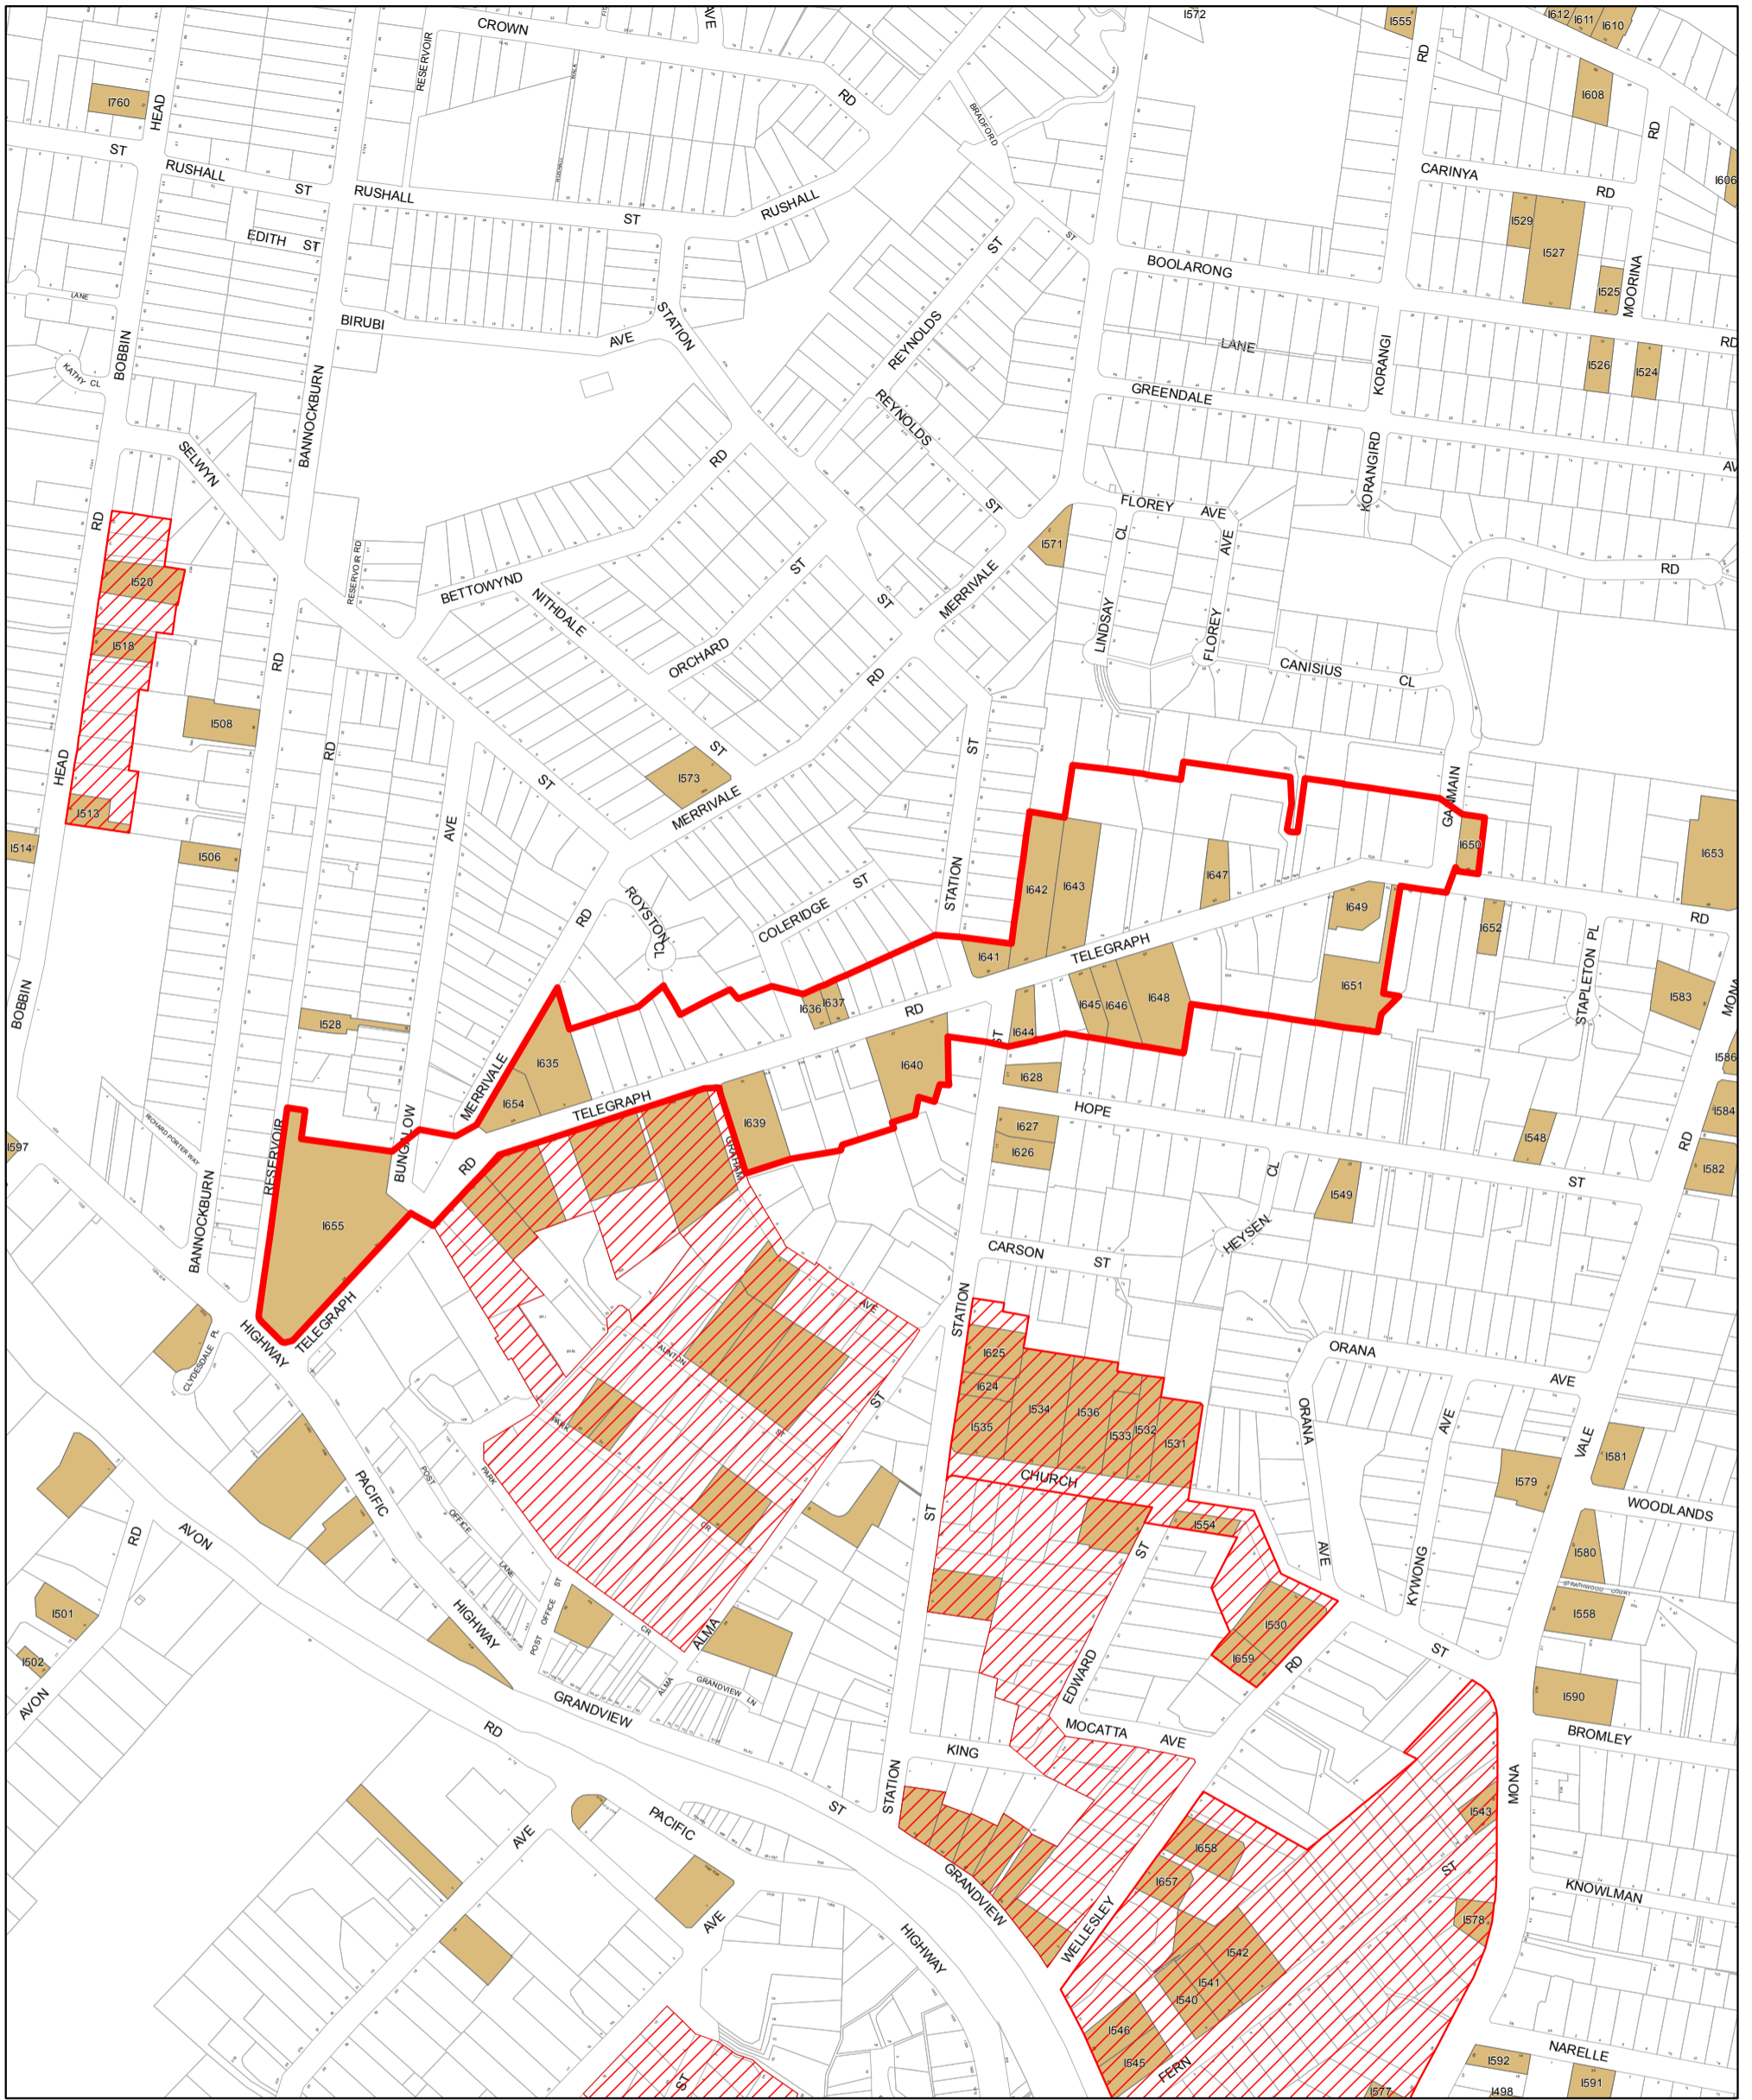

Recommended to proceed

Legend

-  Gazetted Conservation Area - General
-  Heritage Item - General
-  Revised HCA Boundary

Date: 19/04/2018

Draft Heritage Conservation Area
Area Review - Feb 2018

Pymble Avenue Conservation Area
Pymble
C11

Recommended extension to C11

Legend

-  Gazetted Conservation Area - General
-  Heritage Item - General
-  Revised HCA Boundary

Date: 19/04/2018

**Draft Heritage Conservation Area
 Area Review - Feb 2018**

**Gilroy Road Conservation Area
 Turramurra
 C2**

Recommended to proceed - reviewed boundary

Legend

-  Gazetted Conservation Area - General
-  Heritage Item - General
-  Revised HCA Boundary

Date: 19/04/2018